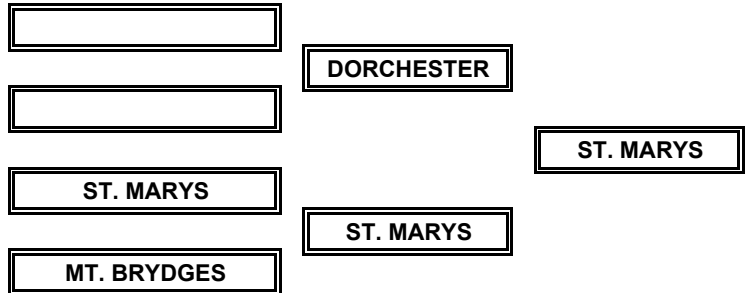

SHAMROCK HOCKEY LEAGUE

2007-2008 HOCKEY SEASON Playoffs

Bantam

Final League standings

1	[REDACTED]	33	0.825
2	DORCHESTER	34	0.810
3	[REDACTED]	29	0.725
4	[REDACTED]	28	0.700
5	ST. MARYS	29	0.690
6	MT. BRYDGES	28	0.667
7	[REDACTED]	26	0.650
8	ILDERTON	22	0.550
9	LUCAN	17	0.425
10	[REDACTED]	11	0.275
11	[REDACTED]	11	0.262
12	BELMONT	10	0.250
13	[REDACTED]	10	0.250
14	LAMBTON SHORES	9	0.214
15	[REDACTED]	9	0.214

Round 2 by Mar. 11

Final

Champions

Pool A

Pool B